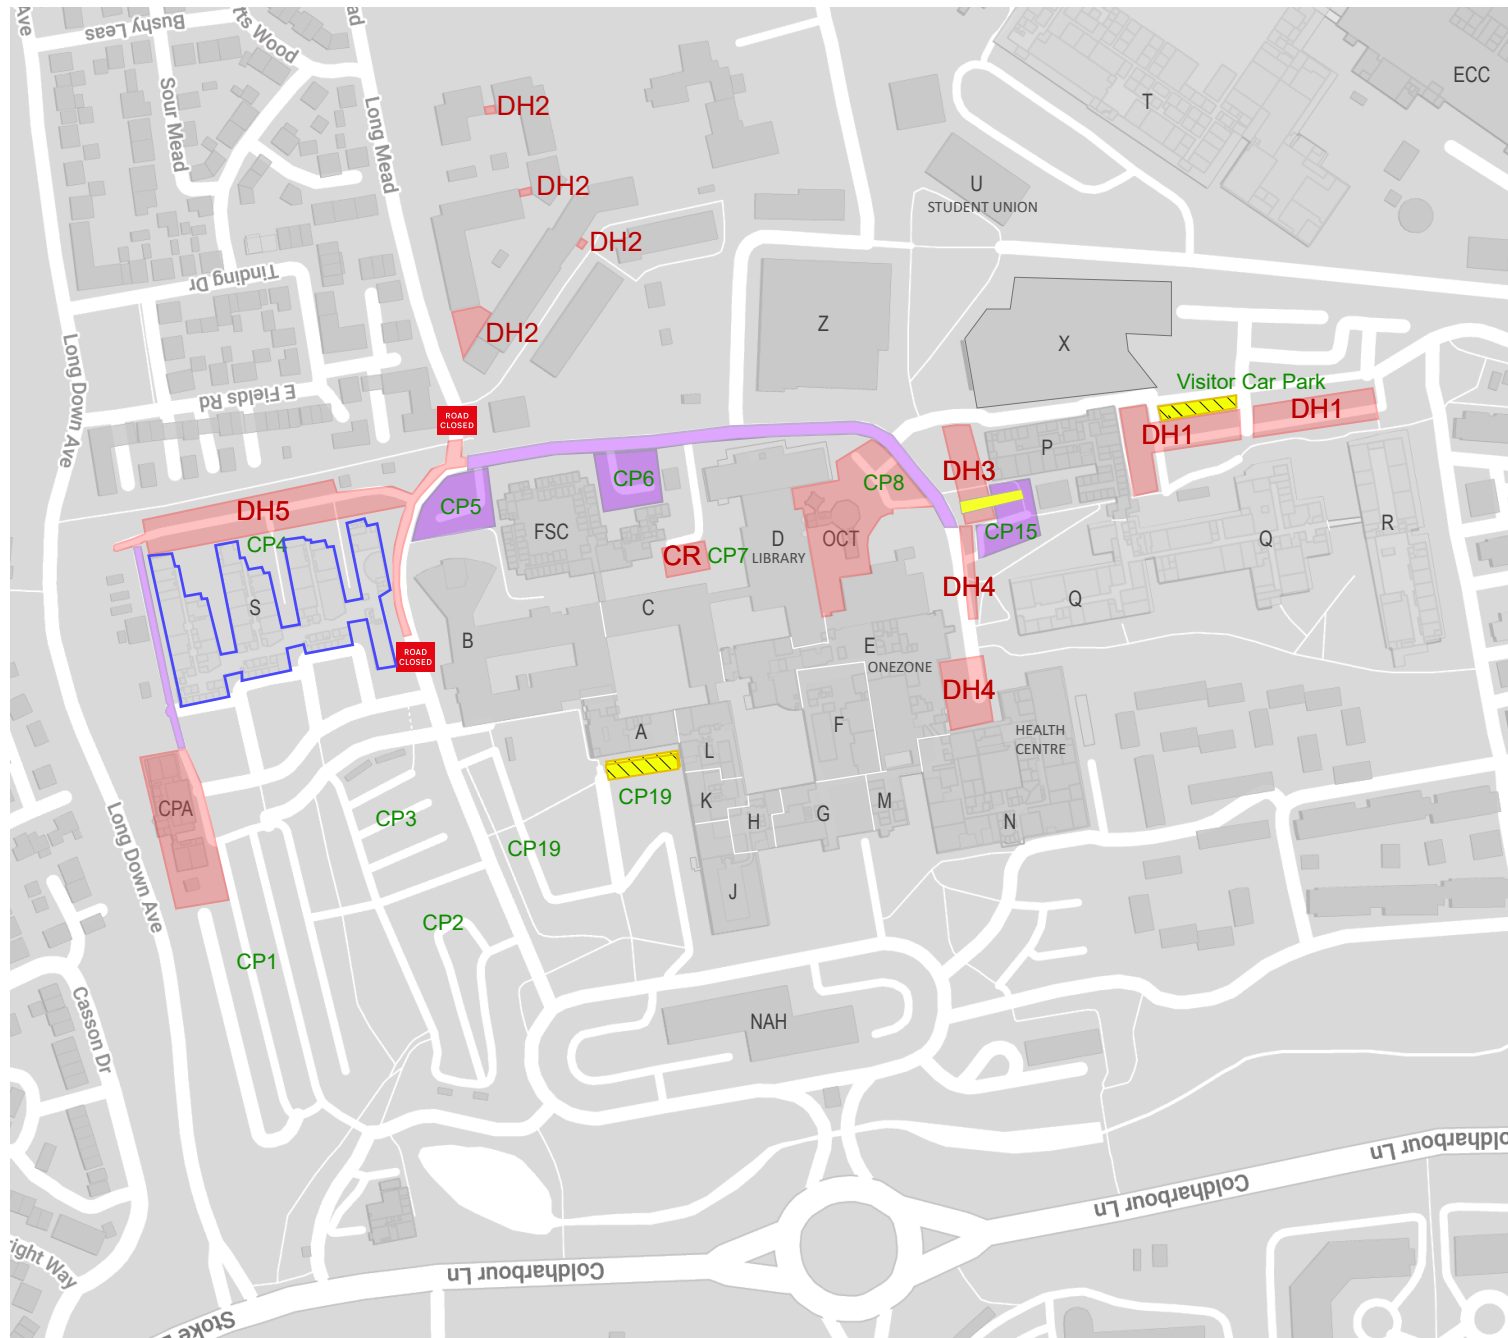

Frenchay Campus Road and Car Park Closures during June 2024

This map illustrates the site boundaries for external construction works happening across Frenchay Campus and the impacted road and car parking areas.

Key

- Construction Site Boundary
- Additional Accessible Parking Provision
- Pedestrian and Service Vehicles Only.
- S-Block Closure Fri 14 June - Fri 24 Aug

Car park numbers indicated in green text.

Description of Works:

CPA = Demolition of Centre of Performing Arts
Mon 10 June - (to end Aug)

OCT = Demolition/ Landscaping of the Octagon
Mon 10 June - (to end Aug)

CR = C Block Office Refurbishment
Mon 10 June - (to end Aug)

DH = District Heat Network
Extension will be completed in phases.

DH1 - Mon 13 May - Fri 14 June

DH2 - Mon 27 May - Fri 21 June

DH3 - Mon 03 June - Fri 28 June

DH4 - Mon 10 June - Fri 19 July

DH5 - Mon 24 June - Fri 30 Aug