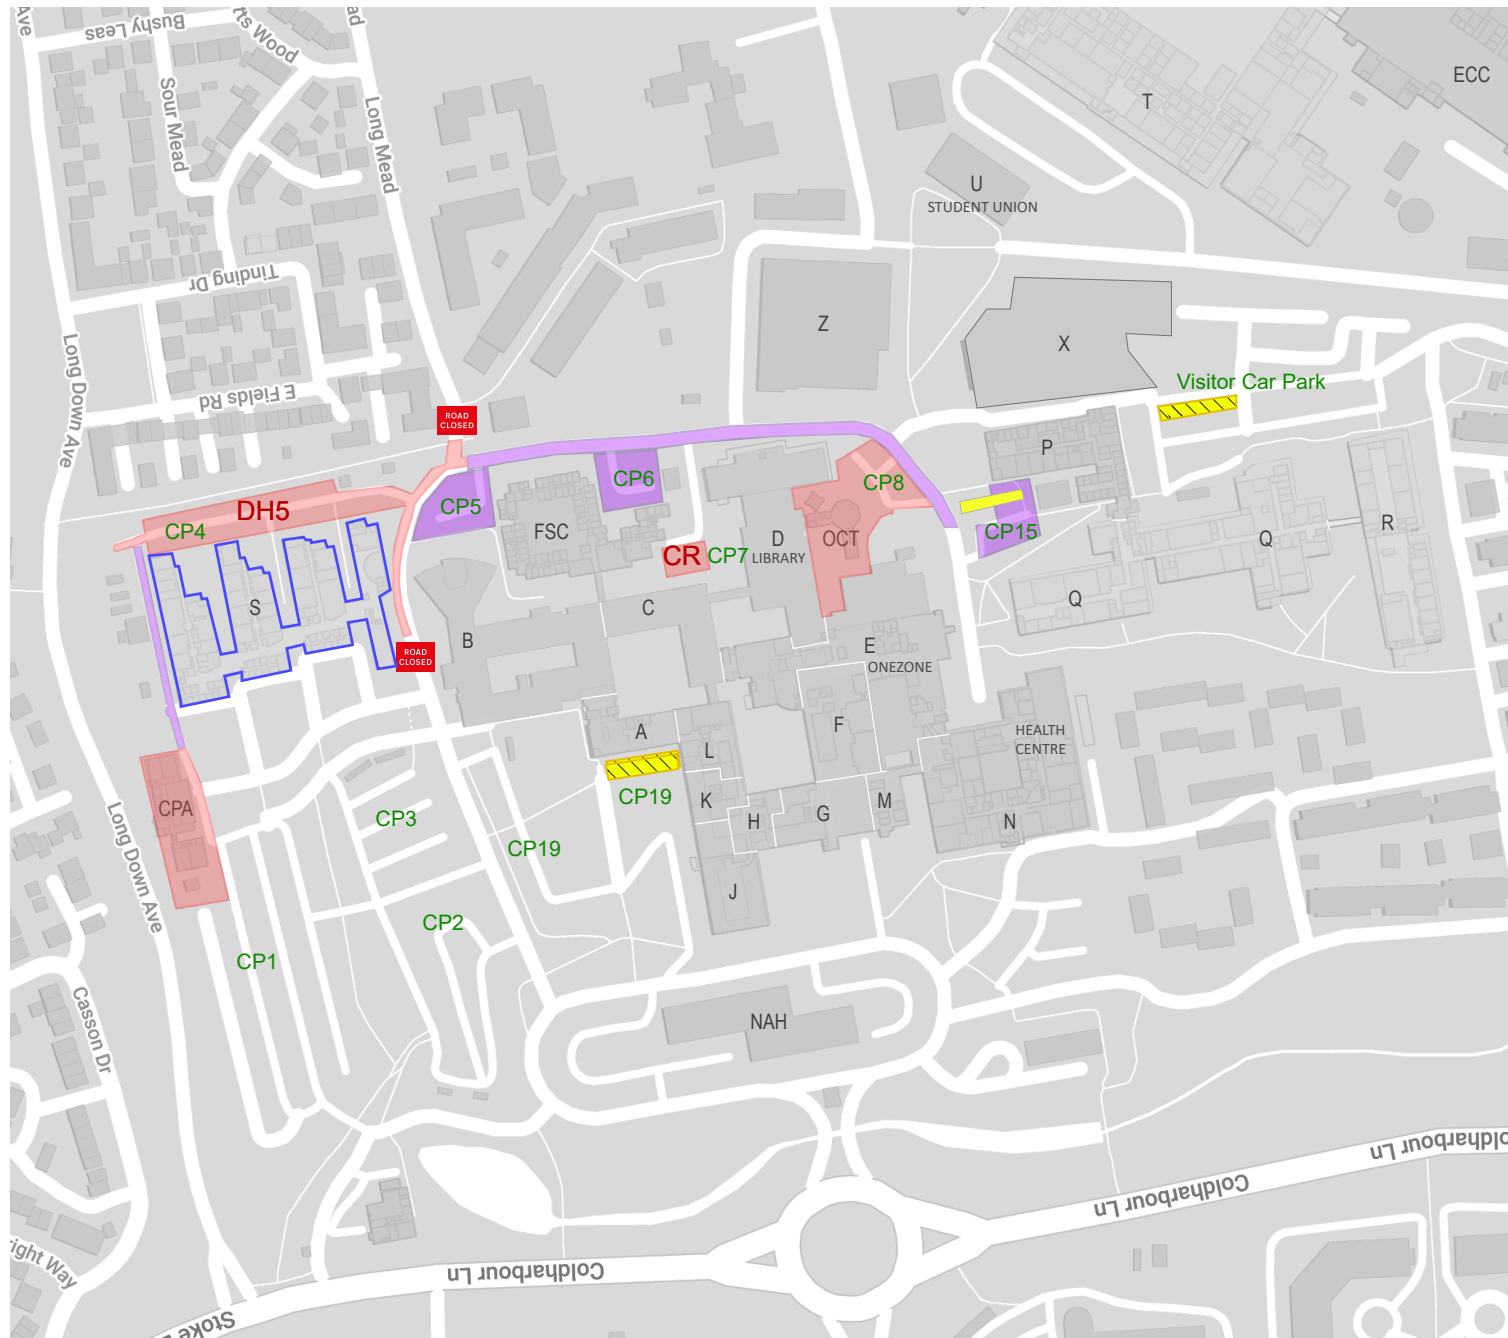

# Frenchay Campus Road and Car Park Closures during August 2024

This map illustrates the site boundaries for external construction works happening across Frenchay Campus and the impacted road and car parking areas.

## Key

- Construction Site Boundary
- Additional Accessible Parking Provision
- Pedestrian and Service Vehicles Only.
- S-Block Closure Fri 14 June - Fri 24 Aug

Car park numbers indicated in green text.

**DH = District Heat Network**  
Extension will be completed in phases.  
**DH4** - Mon 10 June - Fri 19 July  
**DH5** - Mon 24 June - Fri 30 Aug

## Car Parks Closed to Staff/ Students:

- CP4** - S Block (24/06 - 31/08)
- CP5 and 6** - Felixstowe Court (24/06 - 31/08)
- CP7** - C Block (10/06 - 31/08)
- CP8** - Octagon (10/06 - 31/08)
- CP15** - P Block (10/06 - 31/08)