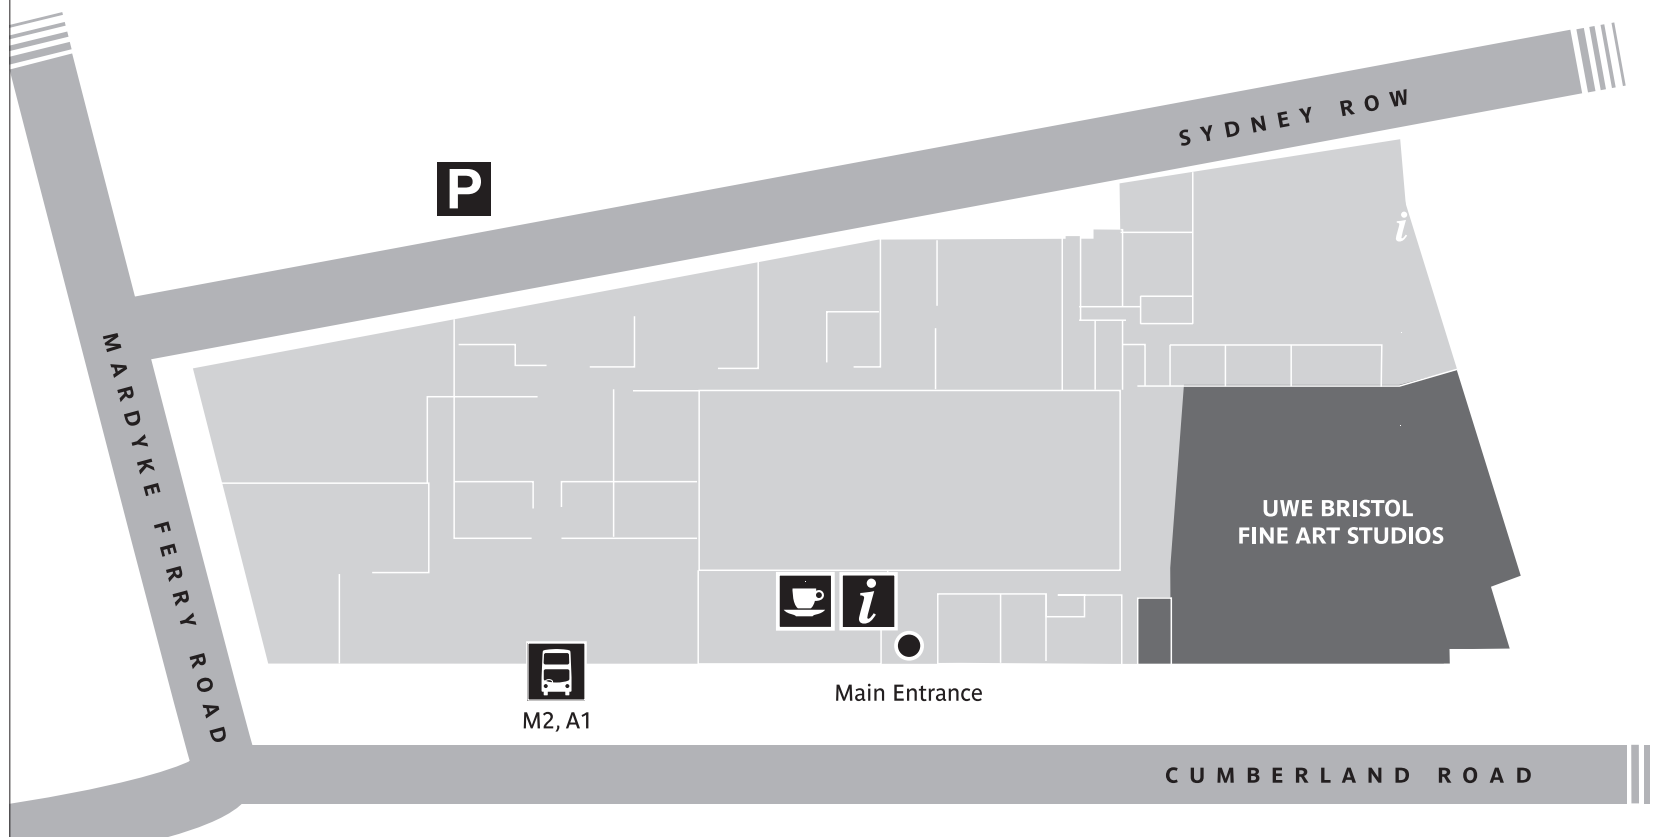

SPIKE ISLAND

MA Fine Art
Level 0

MA Graphic Arts
Level 0

MA Multi-Disciplinary Printmaking
Level 0

Key

● Building Entrance

i Information/Reception

☕ Café

P Parking

🚌 Bus Stop

Showcase

MA Degree Show

5–11 September 2024

City Campus
Spike Island

OPENING TIMES

Thursday 5 September
17:00–20:00 (Opening Evening)

Friday 6 to Wednesday 11 September
12:00–17:00

GETTING HERE

Spike Island
133 Cumberland Road
Bristol BS1 6UX

Directions

www.spikeisland.org.uk/plan-your-visit

showcase.uwe.ac.uk
[#uwebristolshowcase](https://twitter.com/uwebristolshowcase)